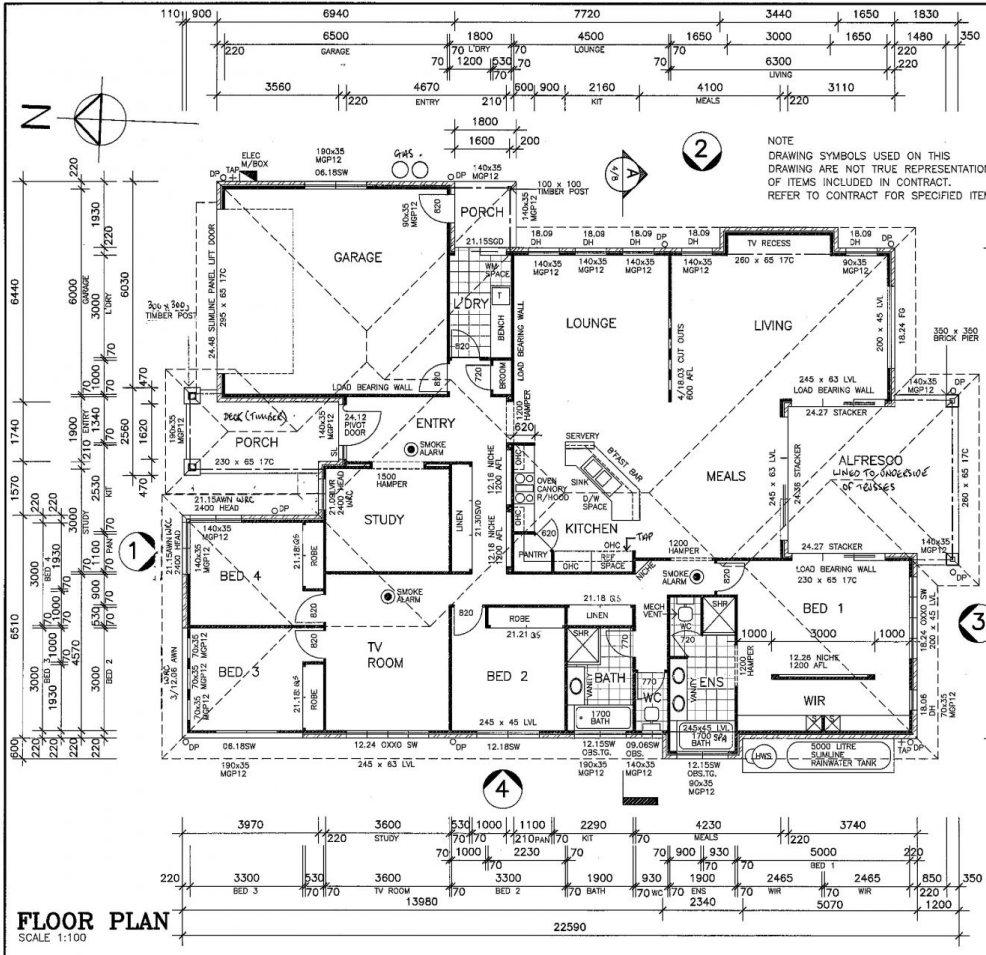

Mark Van Derzeil
07 3410 7721

APPROVED SMOKE DETECTOR LOCATED ON OR NEAR CEILING TO COMPLY WITH AS 3788
SOLID WALLS INDICATE TIMBER CONSTRUCTION
HATCHED WALLS INDICATE MASONRY CONSTRUCTION

NOTE
DRAWING SYMBOLS USED ON THIS DRAWING ARE NOT TRUE REPRESENTATION OF ITEMS INCLUDED IN CONTRACT. REFER TO CONTRACT FOR SPECIFIED ITEMS

© 2009 MANCORP

CLIENT
MATER HOSPITAL APPEAL LTD

PROJECT
PROPOSED RESIDENCE

LOCATION
LOT 628 RAPTOR PARADE, PACIFIC HARBOUR.

AMENDMENTS

ISSUE	DATE	DESCRIPTION
A	27/10/09	WORKING DRAWING

BUILDING AREA

LIVING	285.7
PORCH	12.8
ALFRESCO	22.2
TOTAL	320.7sq.m.

AREA OF SITE 800 sq.m.
SITE COVER 40.0%

DRAWN: A.WATTS	CHECKED:
DATE: 27/10/09	SCALE: AS SHOWN
JOB NO. 1391	SHEET No. 2 OF 6

FLOOR PLAN
SCALE 1:100